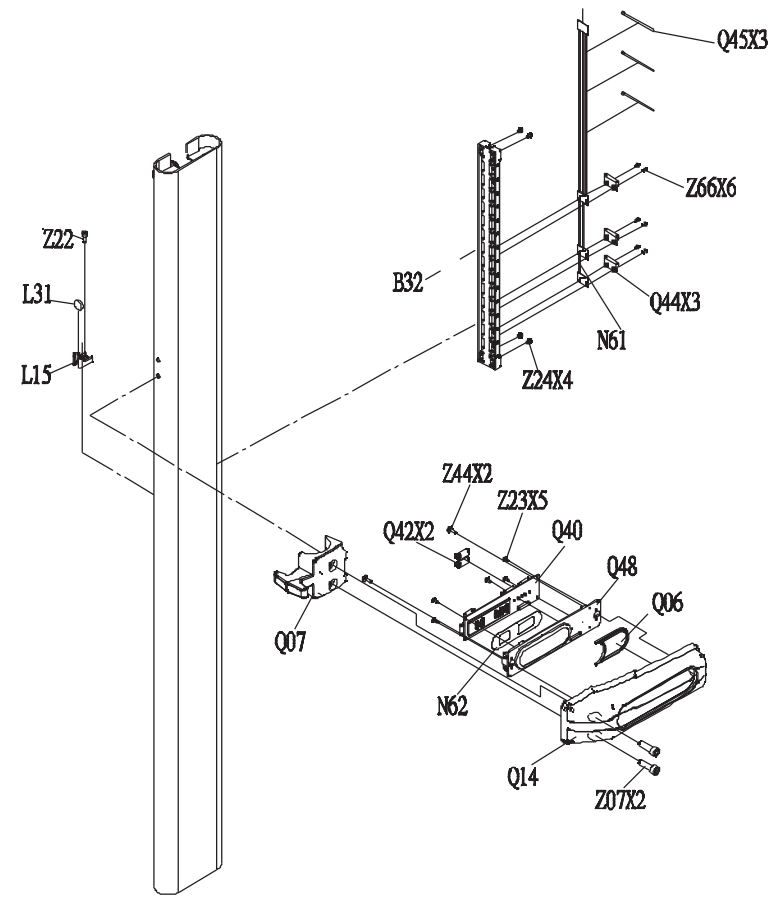

DRAWING NO			
PART NAME	Head Plate		
PART NO	1000207217	REV	A
APPROVE	CINDY	DATE	2012114

DRAWING NO	
PART NAME	SHIELD SET;U
PART NO	1000220477
APPROVE	PAUL
DATE	20120711

DRAWING NO	
PART NAME	SENSE ORGAN SET
PART NO	1000200250 <small>REV</small> A
APPROVE	JOHN DATE 20120711