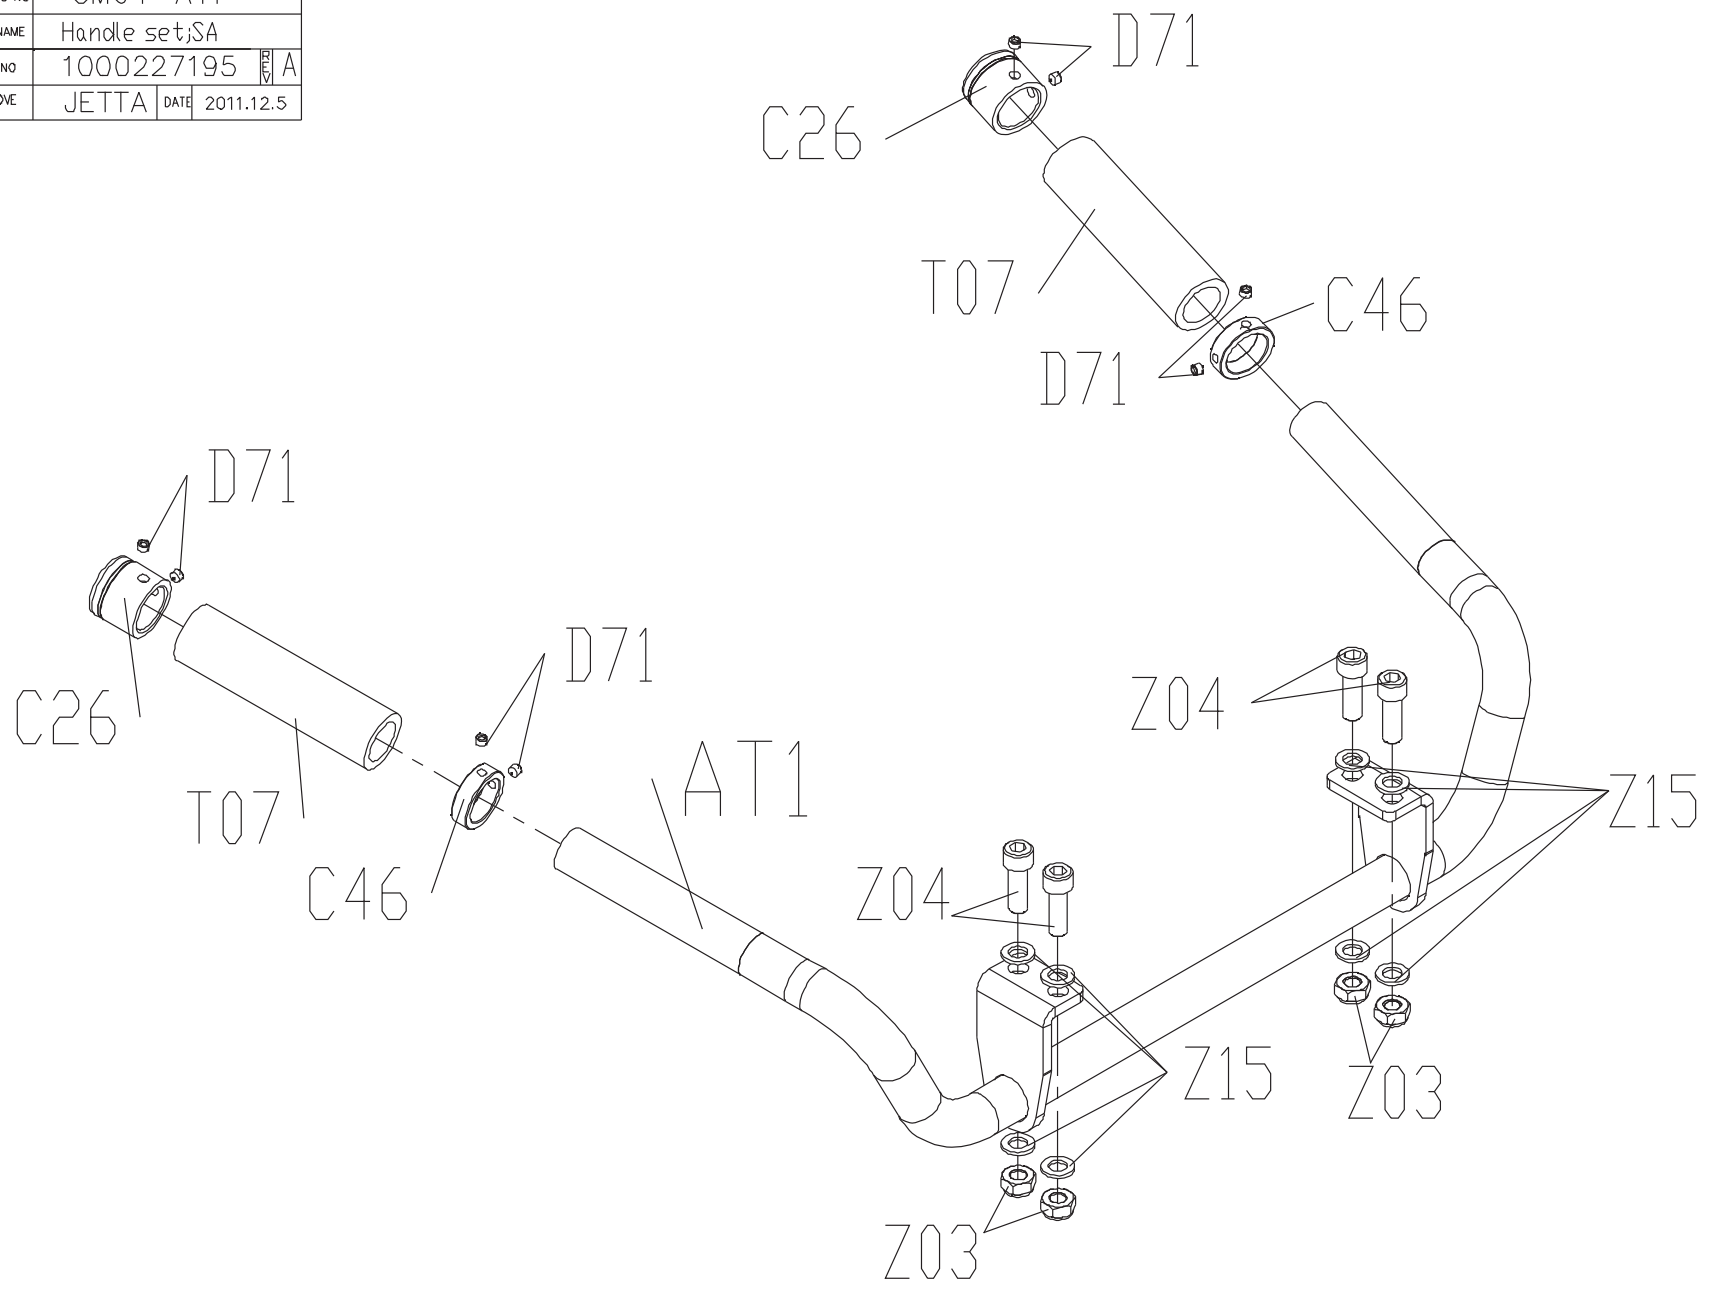

DRAWING NO	GM64-AT1		
PART NAME	Handle set;SA		
PART NO	1000227195	REV	A
APPROVE	JETTA	DATE	2011.12.5

DRAWING NO	GM64-AD1		
PART NAME	Pedal Arm set;SA;F		
PART NO	1000227183	REV	A
APPROVE	JETTA	DATE	2011.12.5

DRAWING NO	GM64-AD2		
PART NAME	Pedal Arm set;SA;B		
PART NO	1000227184		A
APPROVE	JETTA	DATE	2011.12.5

DRAWING NO	GM64-AD4		
PART NAME	Pedal set;SA		
PART NO	1000227187	REV	A
APPROVE	JETTA	DATE	2011.12.5

DRAWING NO			
PART NAME	Head Plate		
PART NO	1000207217	REV	A
APPROVE	CINDY	DATE	2012114

DRAWING NO	
PART NAME	SHIELD SET;U
PART NO	1000220477
APPROVE	PAUL
DATE	20120711

DRAWING NO	
PART NAME	SENSE ORGAN SET
PART NO	1000200250 <small>REV</small> A
APPROVE	JOHN DATE 20120711