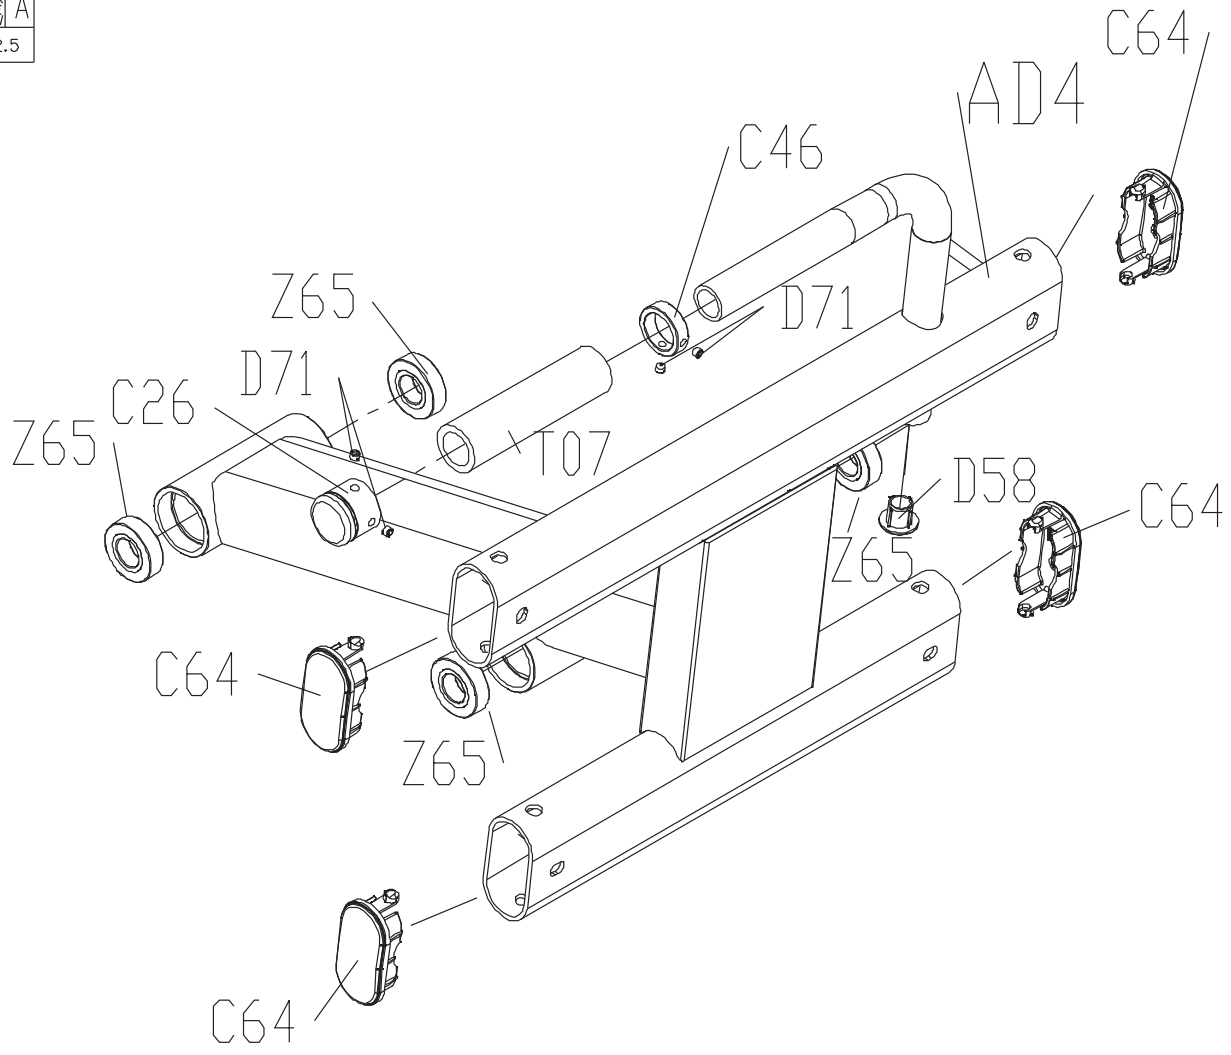

DRAWING NO	GM64-AT1		
PART NAME	Handle set;SA		
PART NO	1000227195	REV	A
APPROVE	JETTA	DATE	2011.12.5

DRAWING NO	GM64-AD1		
PART NAME	Pedal Arm set;SA;F		
PART NO	1000227183	REV	A
APPROVE	JETTA	DATE	2011.12.5

DRAWING NO	GM64-AD2		
PART NAME	Pedal Arm set;SA;B		
PART NO	1000227184		A
APPROVE	JETTA	DATE	2011.12.5

DRAWING NO	GM64-AD4		
PART NAME	Pedal set;SA		
PART NO	1000227187	REV	A
APPROVE	JETTA	DATE	2011.12.5

DRAWING NO			
PART NAME	Head Plate		
PART NO	1000207217	REV	A
APPROVE	CINDY	DATE	2012114

DRAWING NO	
PART NAME	SHIELD SET;U
PART NO	1000220477
APPROVE	PAUL
DATE	20120711

DRAWING NO	
PART NAME	SENSE ORGAN SET
PART NO	1000200250 <small>REV</small> A
APPROVE	JOHN DATE 20120711