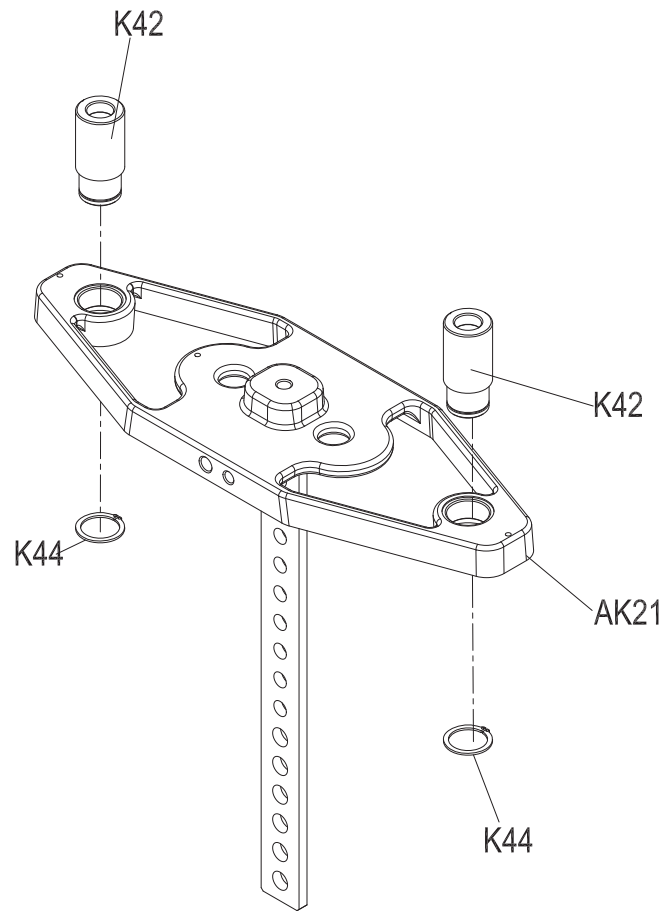

DRAWING NO	GM64-AT1		
PART NAME	Handle set;SA		
PART NO	1000227195	REV	A
APPROVE	JETTA	DATE	2011.12.5

DRAWING NO	GM64-AD1		
PART NAME	Pedal Arm set;SA;F		
PART NO	1000227183	REV	A
APPROVE	JETTA	DATE	2011.12.5

DRAWING NO			
PART NAME	Head Plate		
PART NO	1000207217	REV	A
APPROVE	CINDY	DATE	2012114

DRAWING NO	
PART NAME	SHIELD SET;U
PART NO	1000220477
APPROVE	PAUL
DATE	20120711

DRAWING NO	
PART NAME	SENSE ORGAN SET
PART NO	1000200250 <small>REV</small> A
APPROVE	JOHN DATE 20120711