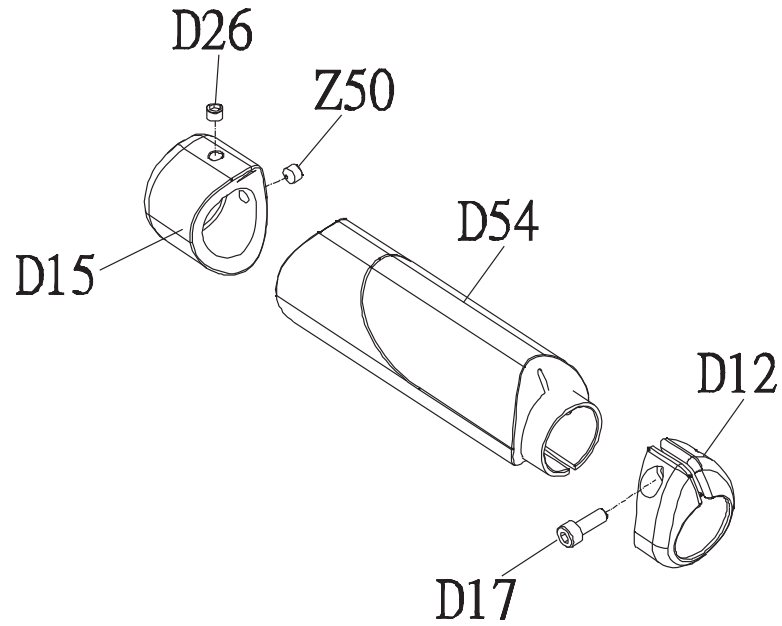

DRAWING NO			
PART NAME	Handle set;Arm;GM42		
PART NO	096179		
APPROVE	JOHN	DATE	20120719

REV
A