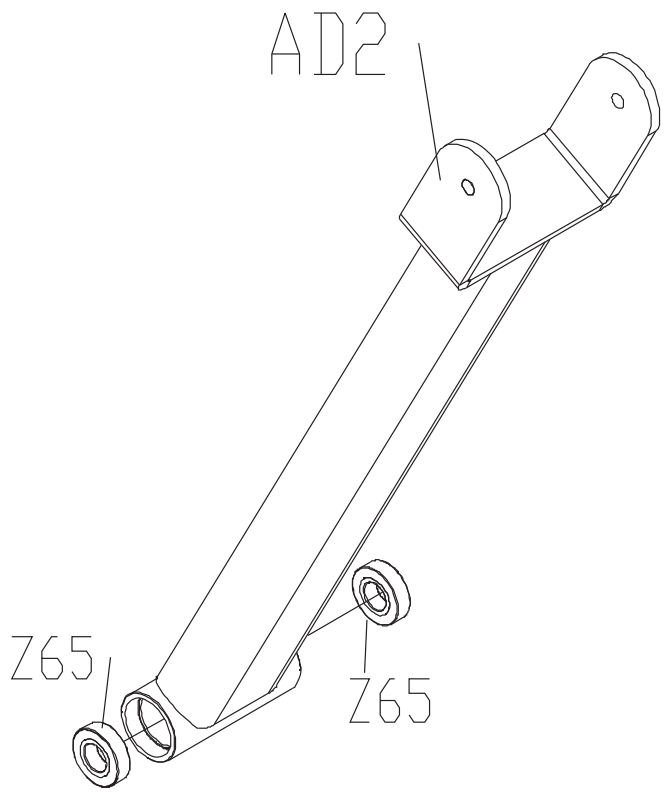

DRAWING NO	GM64-AT1		
PART NAME	Handle set;SA		
PART NO	1000227195	REV	A
APPROVE	JETTA	DATE	2011.12.5

DRAWING NO	GM64-AD1		
PART NAME	Pedal Arm set;SA;F		
PART NO	1000227183	REV	A
APPROVE	JETTA	DATE	2011.12.5

DRAWING NO	GM64-AD2		
PART NAME	Pedal Arm set;SA;B		
PART NO	1000227184		A
APPROVE	JETTA	DATE	2011.12.5

DRAWING NO	GM64-AD4		
PART NAME	Pedal set;SA		
PART NO	1000227187	REV	A
APPROVE	JETTA	DATE	2011.12.5

DRAWING NO			
PART NAME	Head Plate		
PART NO	1000207217	REV	A
APPROVE	CINDY	DATE	2012114

DRAWING NO	
PART NAME	SHIELD SET;U
PART NO	1000220477
APPROVE	PAUL
DATE	20120711

DRAWING NO	
PART NAME	SENSE ORGAN SET
PART NO	1000200250 <small>REV</small> A
APPROVE	JOHN DATE 20120711