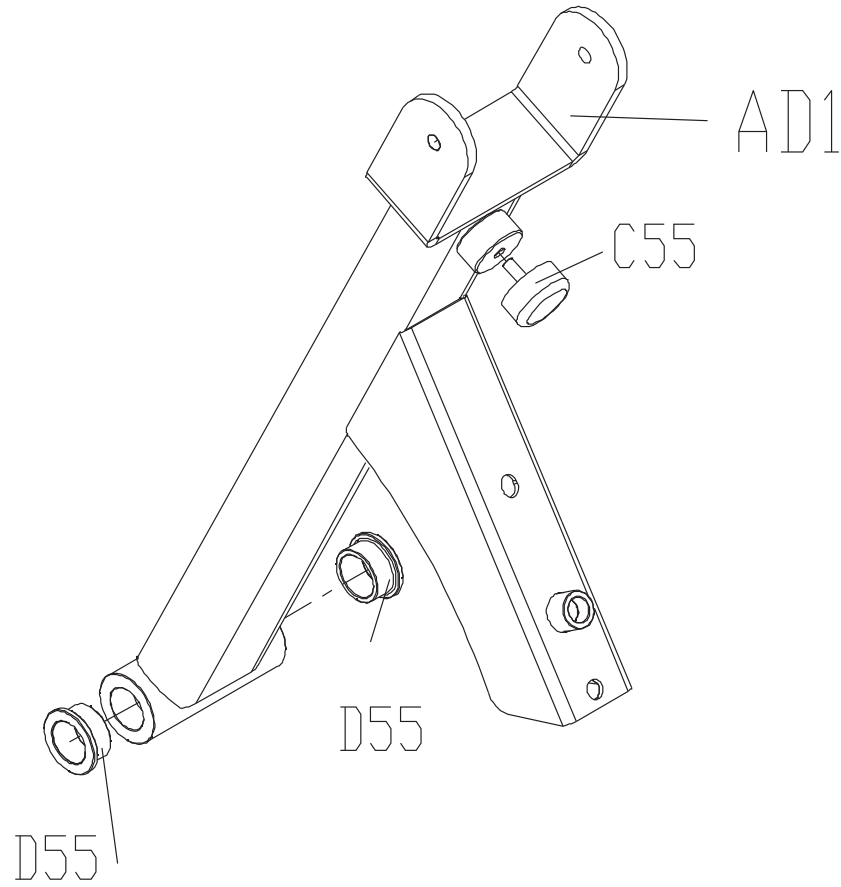

DRAWING NO	GM64-AT1		
PART NAME	Handle set;SA		
PART NO	1000227195	REV	A
APPROVE	JETTA	DATE	2011.12.5

DRAWING NO	GM64-AD1		
PART NAME	Pedal Arm set;SA;F		
PART NO	1000227183	REV	A
APPROVE	JETTA	DATE	2011.12.5

DRAWING NO	GM64-AD2		
PART NAME	Pedal Arm set;SA;B		
PART NO	1000227184		A
APPROVE	JETTA	DATE	2011.12.5

DRAWING NO	GM64-AD4		
PART NAME	Pedal set;SA		
PART NO	1000227187	REV	A
APPROVE	JETTA	DATE	2011.12.5

DRAWING NO			
PART NAME	Head Plate		
PART NO	1000207217	REV	A
APPROVE	CINDY	DATE	2012114

DRAWING NO	
PART NAME	SHIELD SET;U
PART NO	1000220477
APPROVE	PAUL
DATE	20120711

DRAWING NO	
PART NAME	SENSE ORGAN SET
PART NO	1000200250 <small>REV</small> A
APPROVE	JOHN DATE 20120711