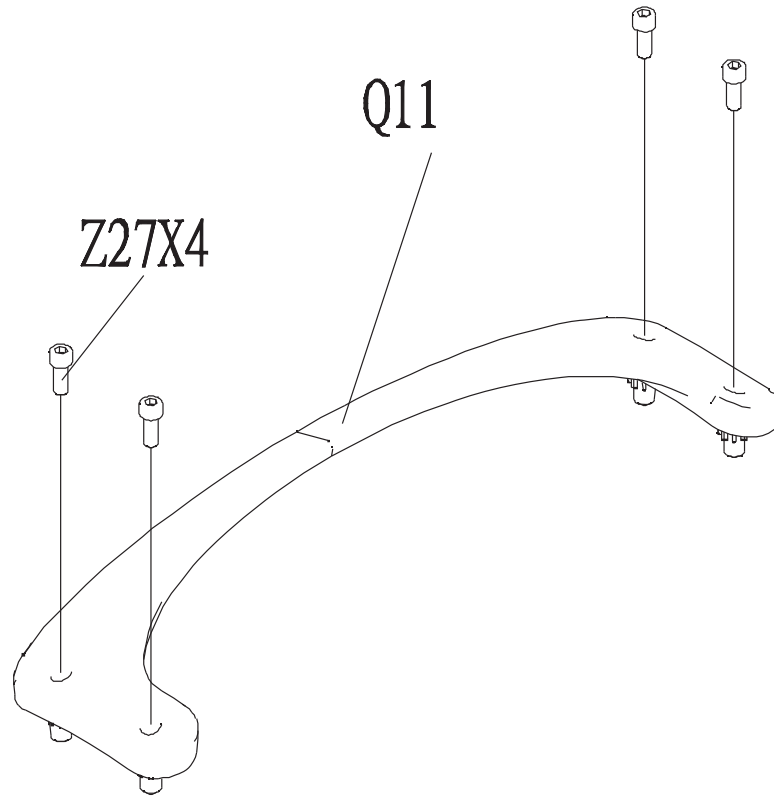

DRAWING NO	GM64-AD2		
PART NAME	Pedal Arm set;SA;B		
PART NO	1000227184		A
APPROVE	JETTA	DATE	2011.12.5

DRAWING NO	GM64-AD4		
PART NAME	Pedal set;SA		
PART NO	1000227187	REV	A
APPROVE	JETTA	DATE	2011.12.5

DRAWING NO			
PART NAME	Head Plate		
PART NO	1000207217	REV	A
APPROVE	CINDY	DATE	2012114

DRAWING NO	
PART NAME	SHIELD SET;U
PART NO	1000220477
APPROVE	PAUL
DATE	20120711

DRAWING NO	
PART NAME	SENSE ORGAN SET
PART NO	1000200250 <small>REV</small> A
APPROVE	JOHN DATE 20120711