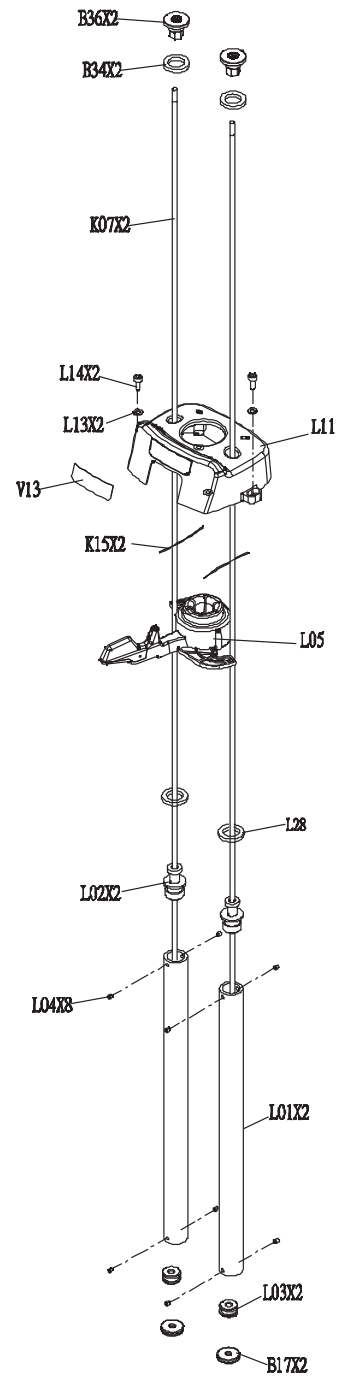

DRAWING NO	
PART NAME	Assistant Weight Plate Set
PART NO	1000113110 REV B
APPROVE	JOHN DATE 20120711